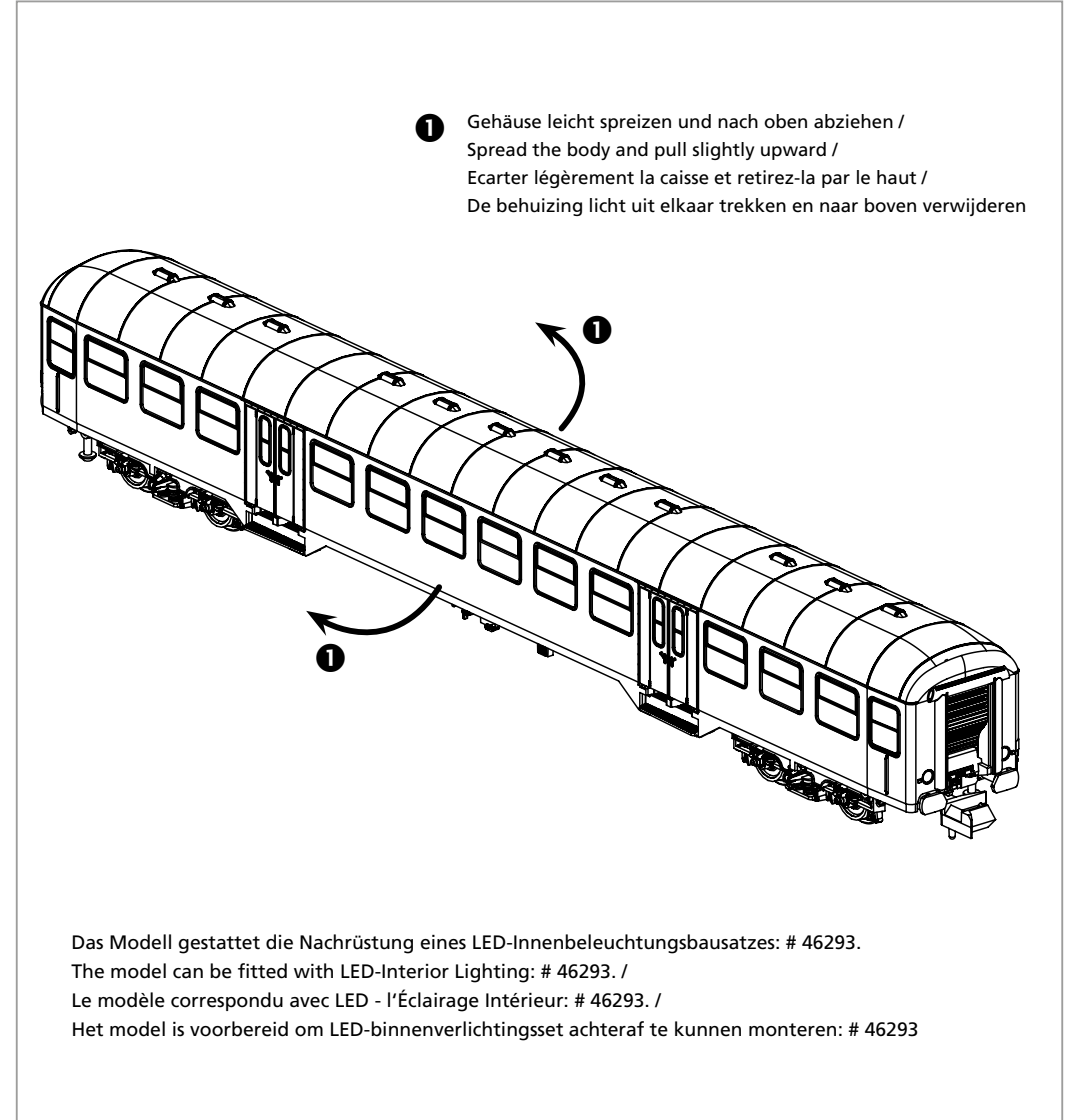

Das Modell gestattet die Nachrüstung eines LED-Innenbeleuchtungsbausatzes: # 46293.
The model can be fitted with LED-Interior Lighting: # 46293. /
Le modèle correspondu avec LED - l'Éclairage Intérieur: # 46293. /
Het model is voorbereid om LED-binnenverlichtingsset achteraf te kunnen monteren: # 46293

Hinweis zur Reklamation eines Artikels:
Vielen Dank für Ihr Vertrauen in die PIKO Modelle. Wir hoffen, dass Sie mit dem Modell zufrieden sind und lange Freude daran haben. Sollten Sie dennoch Probleme mit Ihrem PIKO Produkt haben und wollen dieses reklamieren, bitten wir Sie, den unter www.piko-shop.de/de/widerruf hinterlegten Reklamationsschein auszufüllen und diesen dem reklamierten Artikel beizulegen. Vielen Dank.

Complaint note:
Thank you for your trust in PIKO models. We hope that you are satisfied with the model and enjoy it for a long time. Should you nevertheless have problems with your PIKO product and wish to complain it, we ask you to fill in the complaint form, which you can find at www.piko-shop.de/en/widerruf, and enclose it with the complained item. Thank you very much.